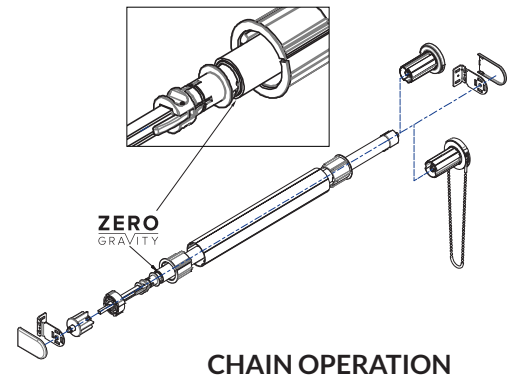

PRODUCT ORDERING

ZeroGravity has been kitted to simplify the ordering process. Different configurations are available, LEFT and RIGHT hand operation, plus Light, Medium and Heavy duty. The Clutch Mounted version is a single part number replacement for a standard spring assist and attaches to either the SunBoss SBR38-01 or SBR38-01G clutches. The Chainless version is supplied as a kit that includes the spring unit, bracket adapter disk and special non-plunging idler end for simpler installation.

CHAIN OPERATED	
503611000L	ZeroGravity Spring Kit, Clutch Fit, Heavy Duty, LH
503611000R	ZeroGravity Spring Kit, Clutch Fit, Heavy Duty, RH
503612000L	ZeroGravity Spring Kit, Clutch Fit, Medium Duty, LH
503612000R	ZeroGravity Spring Kit, Clutch Fit, Medium Duty, RH
503613000L	ZeroGravity Spring Kit, Clutch Fit, Light Duty, LH
503613000R	ZeroGravity Spring Kit, Clutch Fit, Light Duty, RH
CHAINLESS MOUNTED	
503621000L	ZeroGravity Spring Kit, Idler Mounted, Heavy Duty, LH
503621000R	ZeroGravity Spring Kit, Idler Mounted, Heavy Duty, RH
503622000L	ZeroGravity Spring Kit, Idler Mounted, Medium Duty, LH
503622000R	ZeroGravity Spring Kit, Idler Mounted, Medium Duty, RH
503623000L	ZeroGravity Spring Kit, Idler Mounted, Light Duty, LH
503623000R	ZeroGravity Spring Kit, Idler Mounted, Light Duty, RH

SIZES

SPRING SIZE	CHAIN OPERATED			CHAINLESS		
	LIGHT	MEDIUM	HEAVY	LIGHT	MEDIUM	HEAVY
Minimum Blind Width	710mm	985mm	1045mm	690mm	940mm	1000mm
Maximum Drop	Web Address: http://www.blindware.com.au/wp-content/uploads/2018/09/Max-Drop-Charts.pdf					

COMPATABILITY CHART

	TUBE SIZE						BRACKET								
	38mm	40mm UNI	43mm	45mm UNI	50mm	63mm	40mm single	55mm single	75mm single	Compact Dbl	Recess Dbl	75mm Fascia	Double Fascia	80mm Cassette	MEGA-system
CLUTCH MOUNTED	•	•	•	•	•	•	•	•	•	•	•	•	•	•	•
CHAINLESS	•	•	•	•	•	•	•	•	•	•	•	•	•	•	•

RELATED PRODUCTS:

Deluxe bottom rail

When used in chainless configuration, **ZeroGravity** requires a base/bottom rail weight of at least 500gm/ metre. 1.5m base rail weights will be available to order.