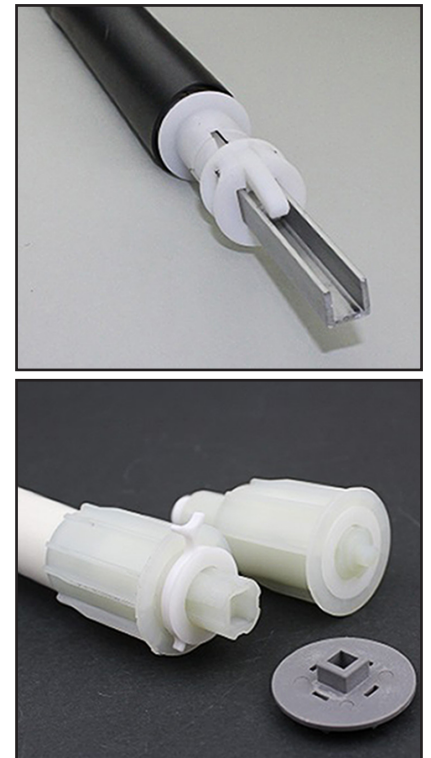

**PRODUCT OVERVIEW**

**ZeroGravity** is new and unique technology (patent pending worldwide) that allows the spring tension to be quickly and simply adjusted to always perfectly match the weight of the roller blind (roller shade), no matter what width, fabric weight or tube size. As a result, the roller blind always remains in perfect balance, never heavy to lift nor does it tighten at the top or bottom of travel.

**Key features and benefits**

- **Nearly effortless operation.** The weight of the spring can be quickly and simply adjusted to always perfectly match the weight of the roller blind, no matter what width, fabric weight or tube size.
- **Modular.** **ZeroGravity** fully integrates into all **SunBoss** brackets, which means it works with single blinds, double blinds, fascia, cassette, rail systems etc.
- **Smaller light gap.** Deductions down to 25mm.
- **Flexible.** Can be used on blinds up to 4m, with or without a cassette or fascia.
- **Versatile.** Chain or chainless operation – both operated with the lightest touch.

**PRODUCT ORDERING**

**ZeroGravity** has been kitted to simplify the ordering process. Different configurations are available, LEFT and RIGHT hand operation, plus Light, Medium and Heavy duty. The Clutch Mounted version is a single part number replacement for a standard spring assist and attaches to either the SunBoss SBR38-01 or SBR38-01G clutches. The Chainless version is supplied as a kit that includes the spring unit, bracket adapter disk and special non-plunging idler end for simpler installation.