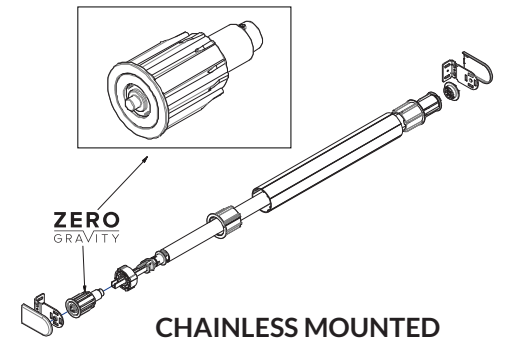

PRODUCT ORDERING

ZeroGravity has been kitted to simplify the ordering process. Different configurations are available, LEFT and RIGHT hand operation, plus Light, Medium and Heavy duty. The Clutch Mounted version is a single part number replacement for a standard spring assist and attaches to either the SunBoss SBR38-01 or SBR38-01G clutches. The Chainless version is supplied as a kit that includes the spring unit, bracket adapter disk and special non-plunging idler end for simpler installation.

CHAIN OPERATED	
503611000L	ZeroGravity Spring Kit, Clutch Fit, Heavy Duty, LH
503611000R	ZeroGravity Spring Kit, Clutch Fit, Heavy Duty, RH
503612000L	ZeroGravity Spring Kit, Clutch Fit, Medium Duty, LH
503612000R	ZeroGravity Spring Kit, Clutch Fit, Medium Duty, RH
503613000L	ZeroGravity Spring Kit, Clutch Fit, Light Duty, LH
503613000R	ZeroGravity Spring Kit, Clutch Fit, Light Duty, RH
CHAINLESS MOUNTED	
503621000L	ZeroGravity Spring Kit, Idler Mounted, Heavy Duty, LH
503621000R	ZeroGravity Spring Kit, Idler Mounted, Heavy Duty, RH
503622000L	ZeroGravity Spring Kit, Idler Mounted, Medium Duty, LH
503622000R	ZeroGravity Spring Kit, Idler Mounted, Medium Duty, RH
503623000L	ZeroGravity Spring Kit, Idler Mounted, Light Duty, LH
503623000R	ZeroGravity Spring Kit, Idler Mounted, Light Duty, RH

SIZES

SPRING SIZE	CHAIN OPERATED			CHAINLESS		
	LIGHT	MEDIUM	HEAVY	LIGHT	MEDIUM	HEAVY
Minimum Blind Width	710mm	985mm	1045mm	690mm	940mm	1000mm
Maximum Drop	Web Address: http://www.blindware.com.au/wp-content/uploads/2018/09/Max-Drop-Charts.pdf					

COMPATABILITY CHART

	TUBE SIZE						BRACKET								
	38mm	40mm UNI	43mm	45mm UNI	50mm	63mm	40mm single	55mm single	75mm single	Compact Dbl	Recess Dbl	75mm Fascia	Double Fascia	80mm Cassette	MEGA-system
CLUTCH MOUNTED	•	•	•	•	•	•	•	•	•	•	•	•	•	•	•
CHAINLESS	•	•	•	•	•	•	•	•	•	•	•	•	•	•	•

RELATED PRODUCTS:

Deluxe bottom rail

When used in chainless configuration, **ZeroGravity** requires a base/bottom rail weight of at least 500gm/ metre. 1.5m base rail weights will be available to order.