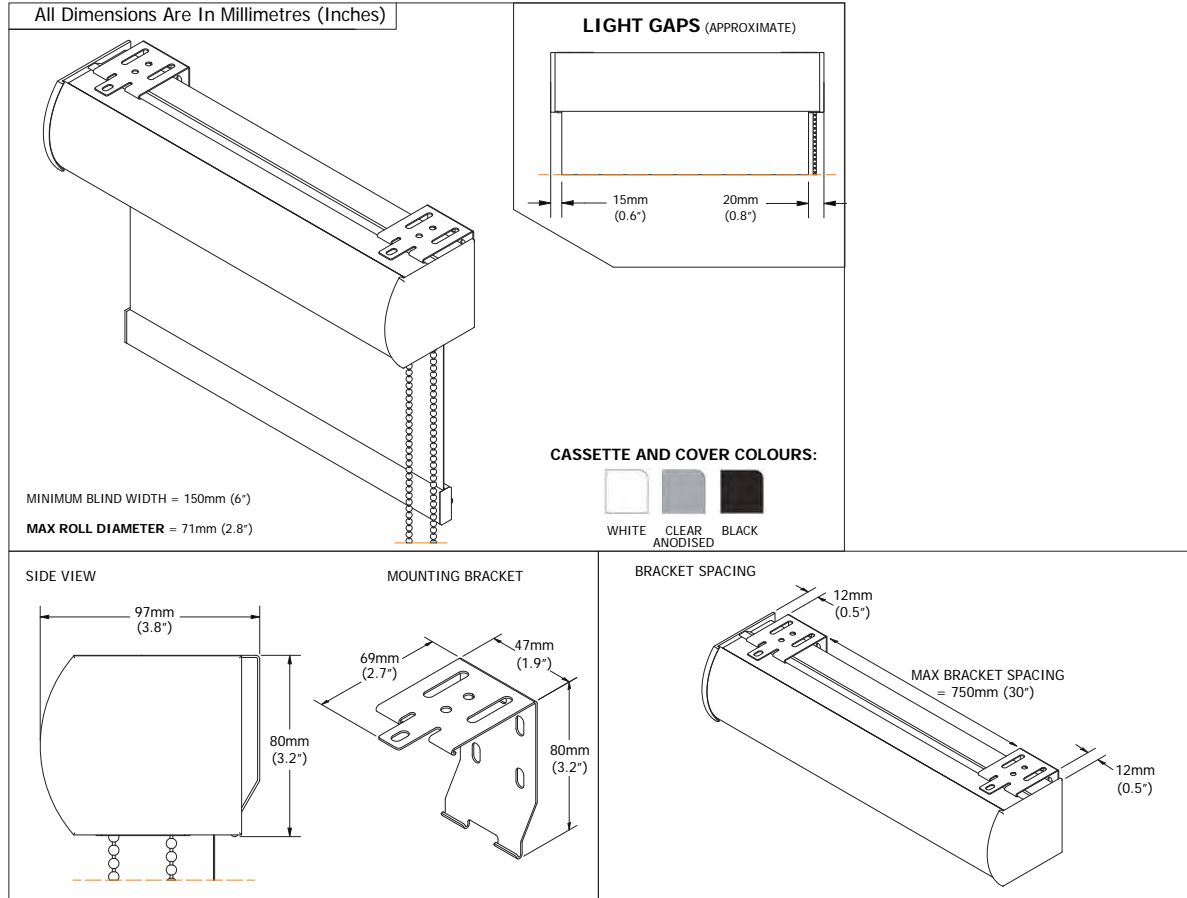

## PRODUCT OVERVIEW

NEW FABRIC WRAP

The **SunBoss** C70 Cassette provides the ultimate in versatility – a one-piece cassette profile that is easy to make, easy to install and appealing to the eye. The softly rounded profile has been designed to be easily fabric wrapped to maintain connection with the blind fabric and overall interior décor. Alternatively, the cassette can be used unwrapped for a more minimalist look. The cassette can be fully fabricated by the manufacturer and sent to site for simple clicking into the pre-fitted brackets.

Of course, the C70 Cassette can be used with **SunBoss** chain operated clutches, **ZeroGravity** chainless systems, **SunBoss** spring return systems or can be easily motorised. The interior of the cassette provides generous space to house full drop blinds on 38mm and 43mm tubes, plus includes grooves for use with Zebra blinds if required. This is a truly flexible product that combines function and beauty in one small profile.

## DIMENSIONS